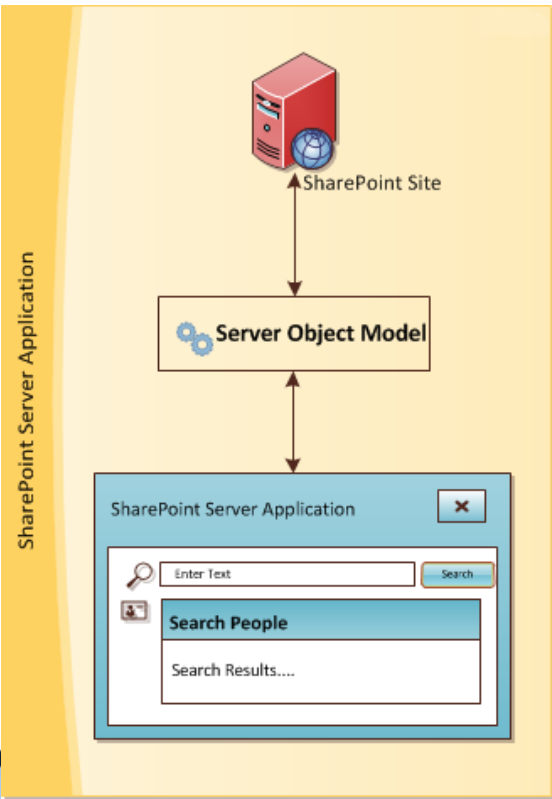

The Leader in SharePoint Solutions