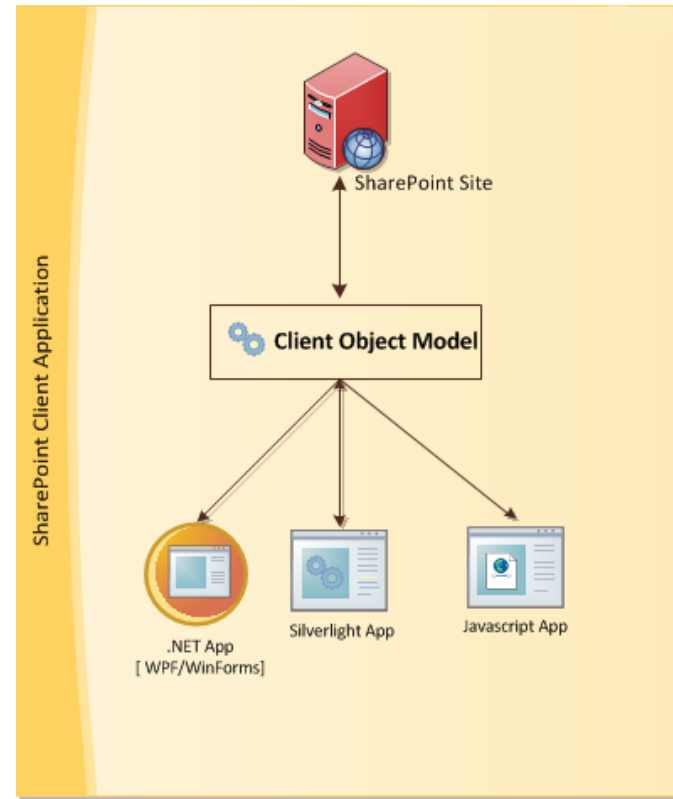

The Leader in SharePoint Solutions