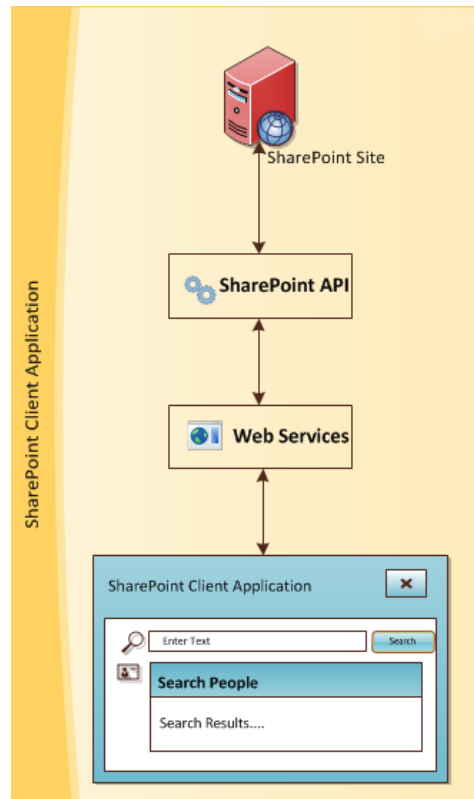

The Leader in SharePoint Solutions